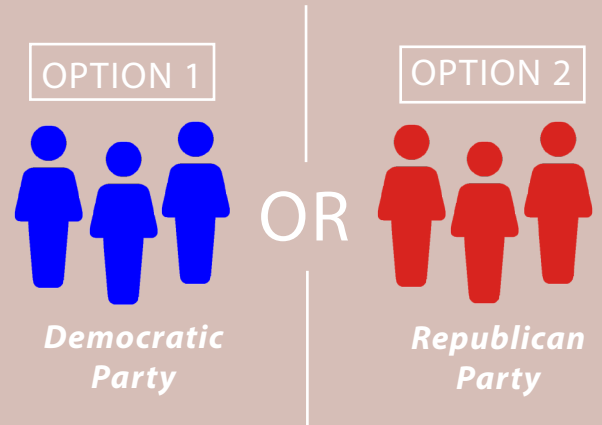

# HOW TO VOTE IN THE PRESIDENTIAL PRIMARY

On May 24, 2016, Washington's Presidential Primary will provide Washington voters with an important opportunity to participate in nominating candidates for the United States Presidential Election. Please **register to vote** on or before April 25, 2016, and **vote** on or before May 24, 2016.

**1** Receive a **Presidential Primary ballot** in the mail.

**2** Declare a political party. You must declare Democratic or Republican, but not both.

**3** Vote for **only one** candidate on the entire ballot. Candidate must **match** declared party.

**4** Mark your declared party and sign your name on the return envelope. Then submit your ballot on or before May 24th.