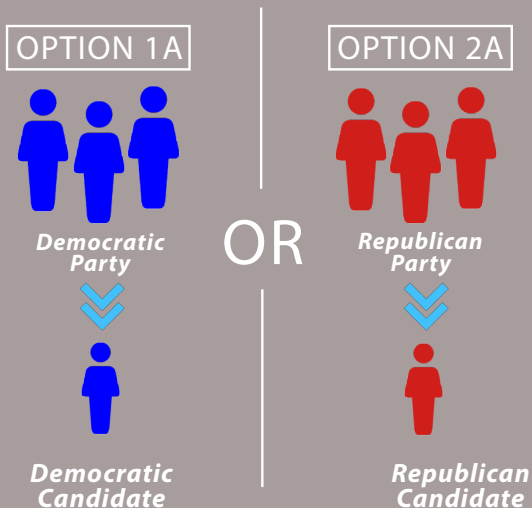

# HOW TO VOTE IN THE PRESIDENTIAL PRIMARY

On May 24, 2016, Washington's Presidential Primary will provide Washington voters with an important opportunity to participate in nominating candidates for the United States Presidential Election. Please **register to vote** on or before April 25, 2016, and **vote** on or before May 24, 2016.

**1** Receive a **Presidential Primary ballot** in the mail.

**2** Declare a political party. You must declare Democratic or Republican, but not both.

**3** Vote for **only one** candidate on the entire ballot. Candidate must **match** declared party.

**4** Mark your declared party and sign your name on the return envelope. Then submit your ballot on or before May 24th.